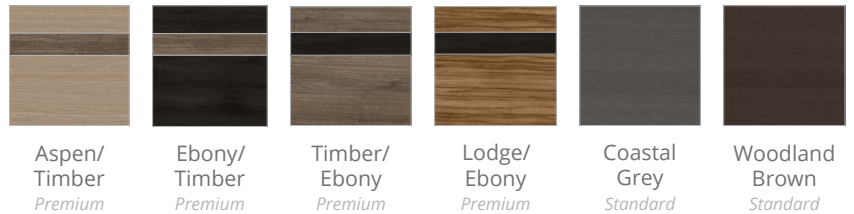

COLOR OPTIONS

Exterior

Interior

Covers

SPA SPECS

AVAILABLE SEATS 8

THERAPY PUMP 2

PREMIUM JETPAK SEATS 5