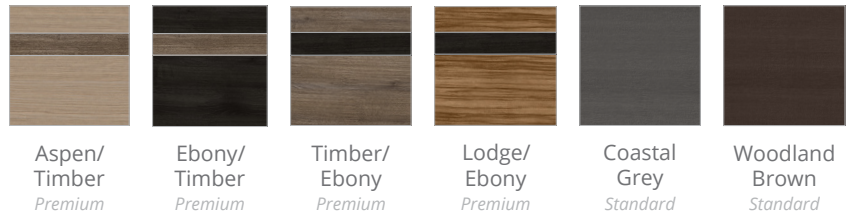

SELECT TRIM PACKAGE STANDARD FEATURES

- Select Premium 2-Tone Exterior
- Select Premium Tungsten Metallic Jet Bezels
- Select Premium Headrest Lighting
- Premium Headrests
- Premium Water Feature
- Premium Lighting
- Premium JetPak Count
- Premium 3-button Auxiliary Controls
- Premium Touch-screen Control

COLOR OPTIONS

Exterior

Interior

Covers

SPA SPECS

AVAILABLE SEATS 9

THERAPY PUMP 3

PREMIUM JETPAK SEATS 7